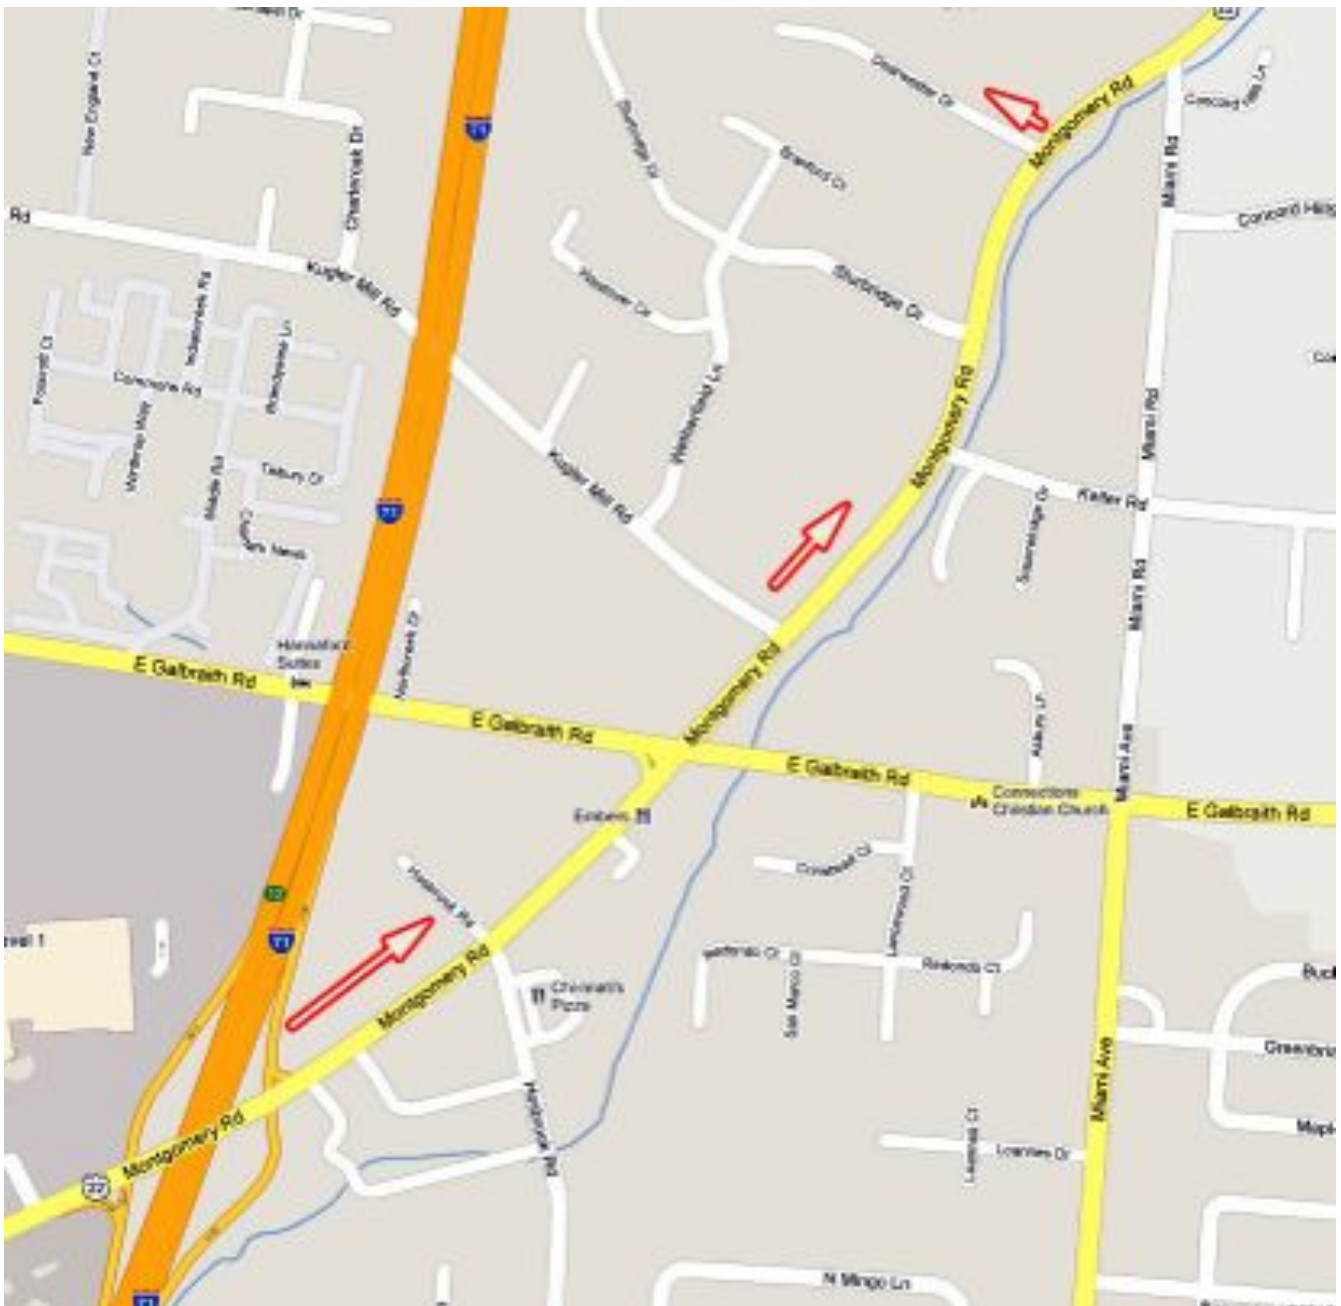

New RESC location beginning October 8, 2013

Seasons Senior Lifestyle Community [Online Map Here](#)

7300 Dearwester Drive, Cincinnati, OH 45236

Ph. (513) 984-9400

From I-71 take exit 12, Montgomery Rd. North to Dearwester

Arial view from Montgomery Rd.

Street level view

Park in the green colored visitor parking only, avoid red parking. Valet parking at entrance and visitor handicap parking is available.